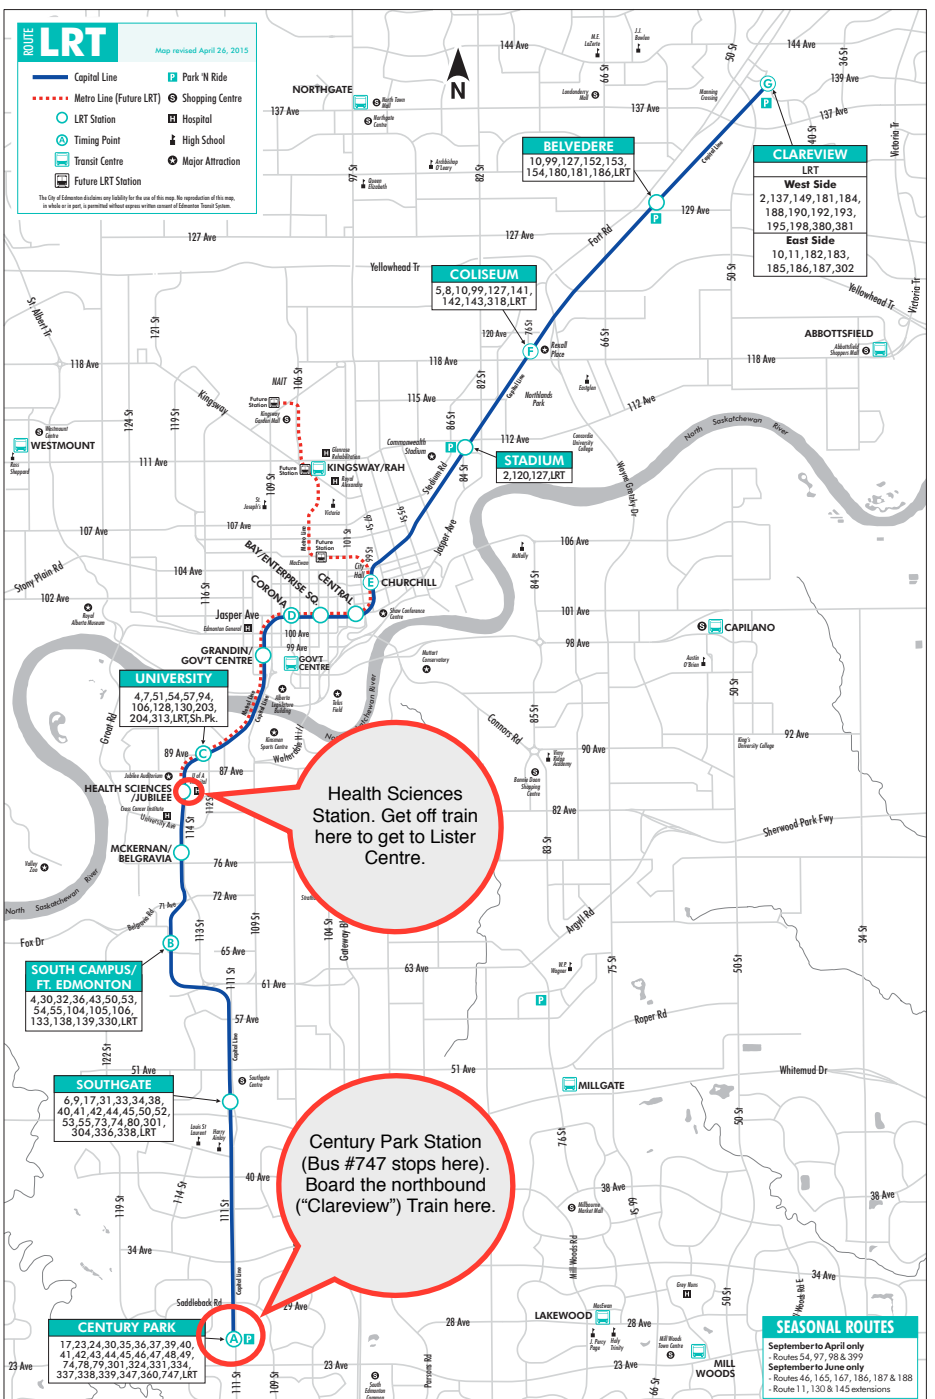

ROUTE LRT

Map revised April 26, 2015

- Capital Line
- ••••• Metro Line (Future LRT)
- LRT Station
- ⊖ Transit Centre
- ⊖ Future LRT Station
- Ⓟ Park 'N Ride
- Ⓜ Shopping Centre
- Ⓜ Hospital
- Ⓜ High School
- Ⓜ Major Attraction

Health Sciences Station. Get off train here to get to Lister Centre.

Century Park Station (Bus #747 stops here). Board the northbound ("Clareview") Train here.

BELVEDERE
10,99,127,152,153,
154,180,181,186,LRT

CLAREVIEW
LRT
West Side
2,137,149,181,184,
188,190,192,193,
195,198,380,381
East Side
10,11,182,183,
185,186,187,302

COLISEUM
5,8,10,99,127,141,
142,143,318,LRT

STADIUM
2,120,127,LRT